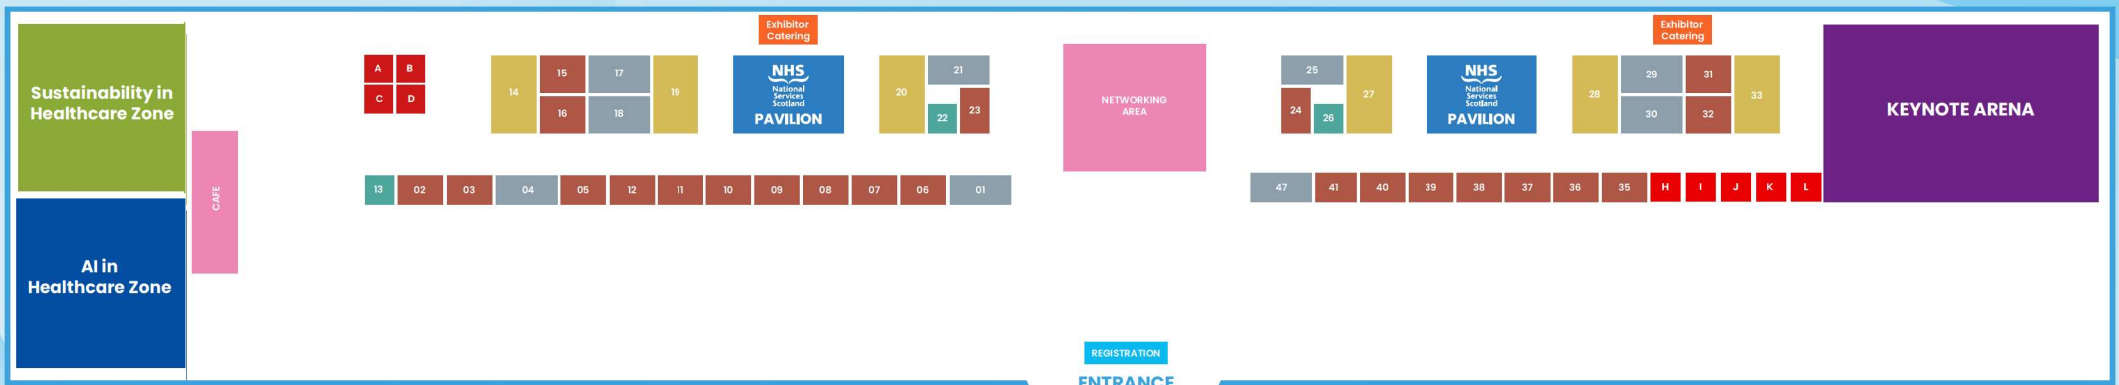

Floorplan

- GOLD Stand 5x3m
- SILVER Stand 4x2m
- BRONZE Stand 3x2m
- SME Stand 2x2m
- SME Stand 2x2m

THANK YOU TO OUR 2025 EVENT PARTNERS

Event Delivered by

www.p4hscotland.co.uk